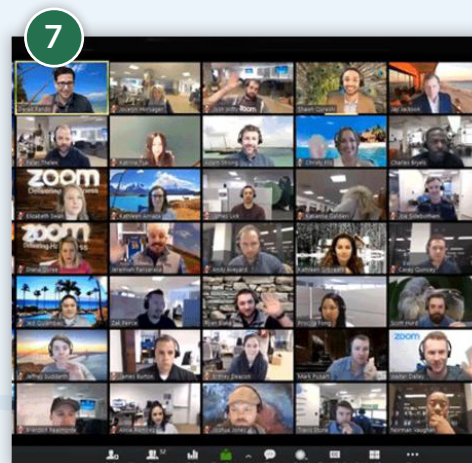

# Connecting to Zoom with your **Smartphone**

1. Click the **Zoom app** icon

2. Click the **Sign In** link

3. Click **Sign in with SSO**

4. Type **"sblsd"**

5. Sign in with your **username** and **password**

6. Open the **Zoom link** from Google classroom, email, or Google Calendar

7. Join your **Zoom meeting**