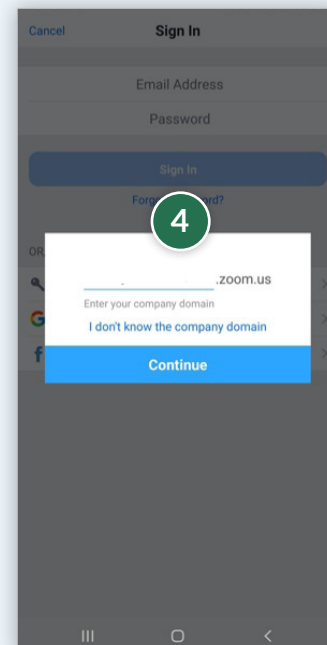

# Connecting to Zoom with your **Smartphone**

1. Click the **Zoom app** icon

2. Click the **Sign In** link

3. Click **Sign in with SSO**

4. Type **"sblsd"**

5. Sign in with your **username** and **password**

6. Open the **Zoom link** from Google classroom, email, or Google Calendar

7. Join your **Zoom meeting**