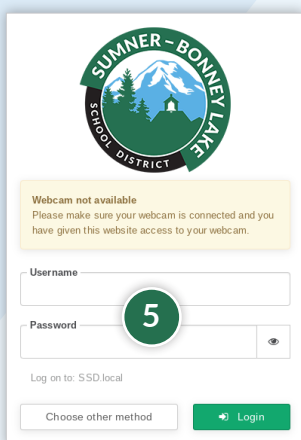

# Connecting to Zoom with your **Smartphone**

1. Click the **Zoom app** icon

2. Click the **Sign In** link

3. Click **Sign in with SSO**

4. Type **"sblsd"**

5. Sign in with your **username** and **password**

6. Open the **Zoom link** from Google classroom, email, or Google Calendar

7. Join your **Zoom meeting**