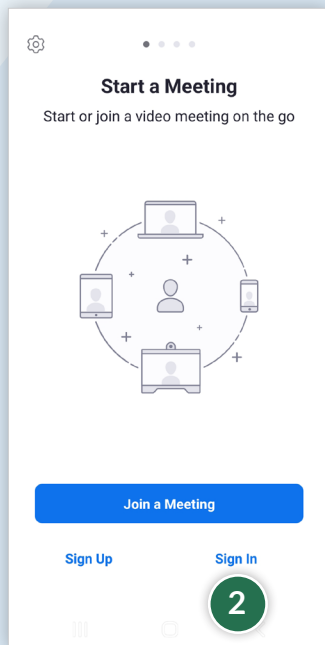

# Connecting to Zoom with your **Smartphone**

1. Click the **Zoom app** icon

2. Click the **Sign In** link

3. Click **Sign in with SSO**

4. Type **"sblsd"**

5. Sign in with your **username** and **password**

6. Open the **Zoom link** from Google classroom, email, or Google Calendar

7. Join your **Zoom meeting**