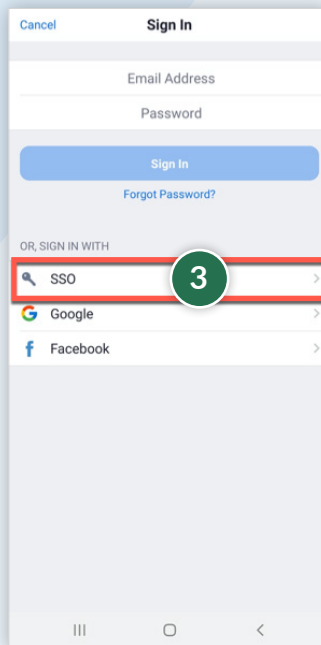

# Connecting to Zoom with your **Smartphone**

1. Click the **Zoom app** icon

2. Click the **Sign In** link

3. Click **Sign in with SSO**

4. Type **"sblsd"**

5. Sign in with your **username** and **password**

6. Open the **Zoom link** from Google classroom, email, or Google Calendar

7. Join your **Zoom meeting**