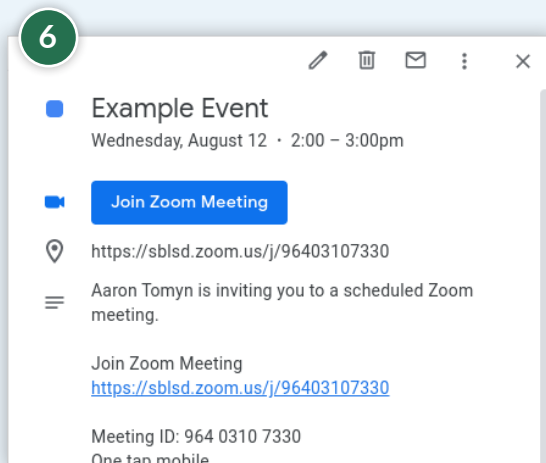

# Connecting to Zoom with your **Smartphone**

1. Click the **Zoom app** icon

2. Click the **Sign In** link

3. Click **Sign in with SSO**

4. Type **"sblsd"**

5. Sign in with your **username** and **password**

6. Open the **Zoom link** from Google classroom, email, or Google Calendar

7. Join your **Zoom meeting**