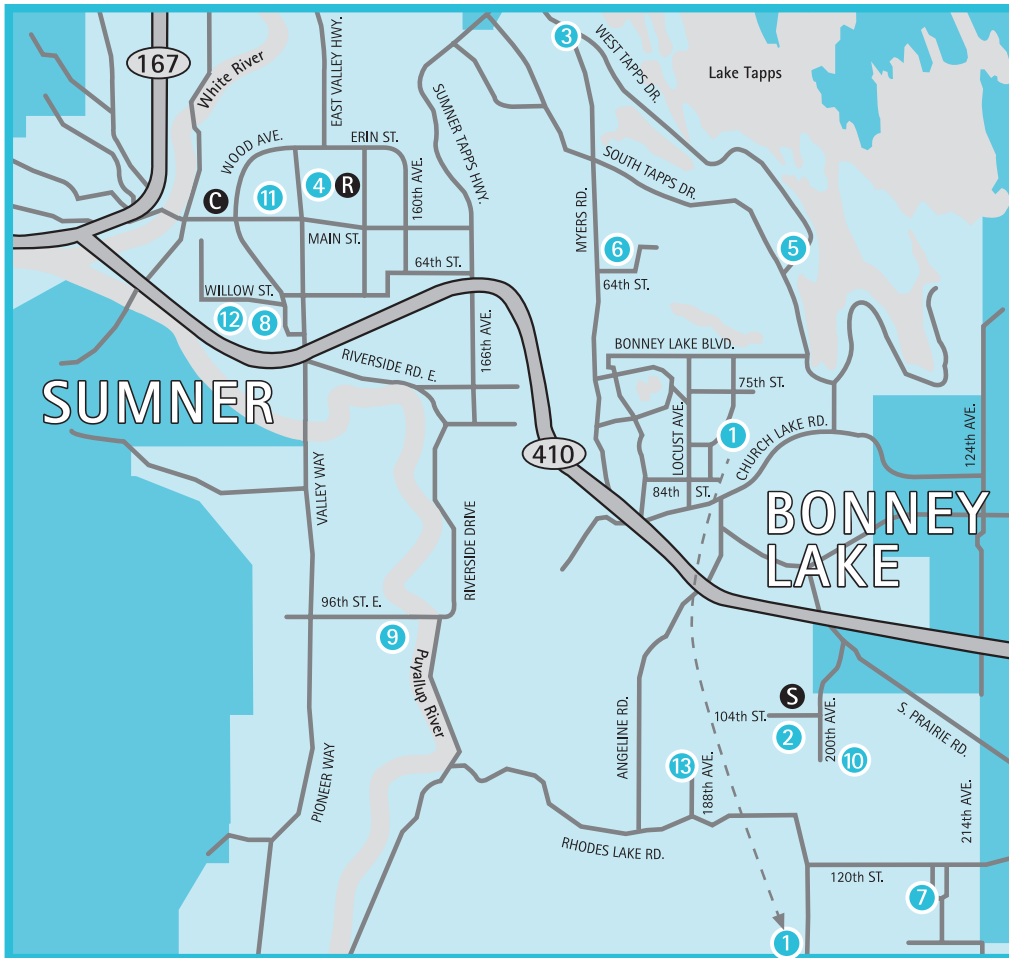

our Schools

1 Bonney Lake Elementary
(closed for remodel)
18715 80th Street East
Bonney Lake WA 98391
253.891.4450

New!
Bonney Lake Elementary
at Elementary #9
13802 Canyon Falls Blvd
Bonney Lake WA 98391
253.891.4450

2 Bonney Lake High School
10920 199th Avenue Court East
Bonney Lake WA 98391
253.891.5700

3 Crestwood Elementary
3914 West Tapps Drive East
Bonney Lake WA 98391
253.891.4550

4 Daffodil Valley Elementary
1509 Valley Avenue
Sumner WA 98390
253.891.4600

5 Emerald Hills Elementary
19515 South Tapps Drive East Bonney
Lake WA 98391
253.891.4750

6 Lakeridge Middle School
5909 Myers Road East
Bonney Lake WA 98391
253.891.5100

7 Liberty Ridge Elementary
12202 209th Avenue Court East
Bonney Lake WA 98391
253.891.4800

8 Maple Lawn Elementary
230 Wood Avenue
Sumner WA 98390
253.891.4400

9 McAlder Elementary
15502 96th Street East
Puyallup WA 98372
253.891.4500

10 Mountain View Middle School
10921 199th Avenue Court East
Bonney Lake WA 98391
253.891.5200

11 Sumner High School
1707 Main Street
Sumner WA 98390
253.891.5500

12 Sumner Middle School
1508 Willow Street
Sumner WA 98390
253.891.5000

13 Victor Falls Elementary
11401 188th Avenue Court East
Bonney Lake WA 98391
253.891.4700

District Offices

C
Central Office
1202 Wood Avenue
Sumner WA 98390
253.891.6000

R
Recreation Department
15206 Daffodil St Ct E
Sumner WA 98390
253.891.6500

S
Support Services
19701 104th Street East
Bonney Lake WA 98391

Child Nutrition Services
253.891.6450

Maintenance
253.891.6300

Transportation
253.891.6400

THIS CALENDAR IS PRODUCED BY THE COMMUNITY RELATIONS OFFICE OF THE SUMNER SCHOOL DISTRICT.

DR. SEUSS PHOTO COURTESY COLLEEN CARROLL / THE HERALD.

DESIGN BY PARTNERS IN DESIGN.