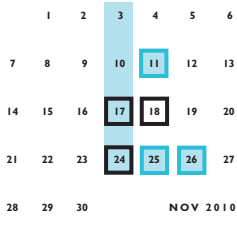

Thanksgiving Holiday

Winter Break

Martin Luther King Jr. Day

Secondary Teacher Work Day

Presidents' Day Weekend

Presidents' Day

Elementary Conference Days

High School Conference Day (evening)

Spring Break

High School Conference Day

Inclement Weather Make Up Day

Memorial Day

Inclement Weather Make Up Day

Last Day of School

Grading Periods

Elementary School

Nov 23 First Trimester Ends
 March 4 Second Trimester Ends
 June 21 Third Trimester Ends

Middle and High School *

Oct 19 Progress Report #1
 Nov 30 Progress Report #2
 Jan 27 First Semester Ends
 March 8 Progress Report #3
 May 3 Progress Report #4
 June 21 Second Semester Ends