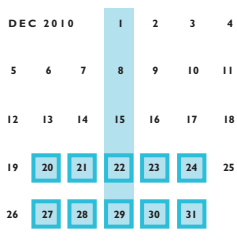

Thanksgiving Holiday

Winter Break

Martin Luther King Jr. Day

Secondary Teacher Work Day

Presidents' Day Weekend

Presidents' Day

Elementary Conference Days

High School Conference Day (evening)

Spring Break

High School Conference Day

Inclement Weather Make Up Day

Memorial Day

Inclement Weather Make Up Day

Last Day of School

Grading Periods

Elementary School

Nov 23 First Trimester Ends
 March 4 Second Trimester Ends
 June 21 Third Trimester Ends

Middle and High School *

Oct 19 Progress Report #1
 Nov 30 Progress Report #2
 Jan 27 First Semester Ends
 March 8 Progress Report #3
 May 3 Progress Report #4
 June 21 Second Semester Ends