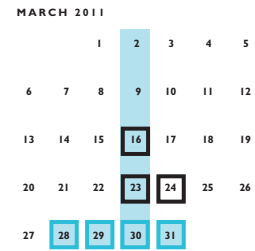

Thanksgiving Holiday

Winter Break

Martin Luther King Jr. Day

Secondary Teacher Work Day

Presidents' Day Weekend

Presidents' Day

Elementary Conference Days

High School Conference Day (evening)

Spring Break

High School Conference Day

Inclement Weather Make Up Day

Memorial Day

Inclement Weather Make Up Day

Last Day of School

Grading Periods

Elementary School

Nov 23 First Trimester Ends
 March 4 Second Trimester Ends
 June 21 Third Trimester Ends

Middle and High School *

Oct 19 Progress Report #1
 Nov 30 Progress Report #2
 Jan 27 First Semester Ends
 March 8 Progress Report #3
 May 3 Progress Report #4
 June 21 Second Semester Ends