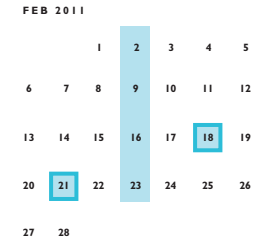

Year at a Glance Full-time K through Grade 12

= Late Start
 = No School
 = **IMPORTANT DATES** for 2010-11

A complete calendar for half-time kindergarten students is available at your child's school.

School dates may change because of school closures due to weather or other emergency conditions.

Useful Numbers

Athletics
253.891.5555

Central Office
253.891.6000

Child Nutrition Services
253.891.6450

District Hotline
253.891.6001

Health Services
253.891.6051

Maintenance
253.891.6300

Performing Arts Center
253.891.5560