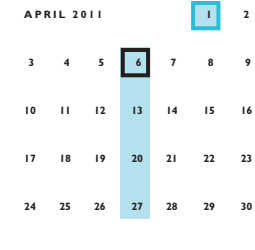

Thanksgiving Holiday

Winter Break

Martin Luther King Jr. Day

Secondary Teacher Work Day

Presidents' Day Weekend

Presidents' Day

Elementary Conference Days

High School Conference Day (evening)

Spring Break

High School Conference Day

Inclement Weather Make Up Day

Memorial Day

Inclement Weather Make Up Day

Last Day of School

Grading Periods

Elementary School

Nov 23 First Trimester Ends
 March 4 Second Trimester Ends
 June 21 Third Trimester Ends

Middle and High School *

Oct 19 Progress Report #1
 Nov 30 Progress Report #2
 Jan 27 First Semester Ends
 March 8 Progress Report #3
 May 3 Progress Report #4
 June 21 Second Semester Ends