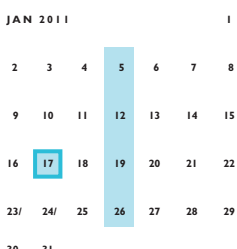

Thanksgiving Holiday

Winter Break

Martin Luther King Jr. Day

Secondary Teacher Work Day

Presidents' Day Weekend

Presidents' Day

Elementary Conference Days

High School Conference Day (evening)

Spring Break

High School Conference Day

Inclement Weather Make Up Day

Memorial Day

Inclement Weather Make Up Day

Last Day of School

Grading Periods

Elementary School

Nov 23 First Trimester Ends
 March 4 Second Trimester Ends
 June 21 Third Trimester Ends

Middle and High School *

Oct 19 Progress Report #1
 Nov 30 Progress Report #2
 Jan 27 First Semester Ends
 March 8 Progress Report #3
 May 3 Progress Report #4
 June 21 Second Semester Ends