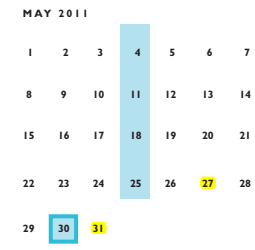

Thanksgiving Holiday

Winter Break

Martin Luther King Jr. Day

Secondary Teacher Work Day

Presidents' Day Weekend

Presidents' Day

Elementary Conference Days

High School Conference Day (evening)

Spring Break

High School Conference Day

Inclement Weather Make Up Day

Memorial Day

Inclement Weather Make Up Day

Last Day of School

Grading Periods

Elementary School

Nov 23 First Trimester Ends
 March 4 Second Trimester Ends
 June 21 Third Trimester Ends

Middle and High School *

Oct 19 Progress Report #1
 Nov 30 Progress Report #2
 Jan 27 First Semester Ends
 March 8 Progress Report #3
 May 3 Progress Report #4
 June 21 Second Semester Ends